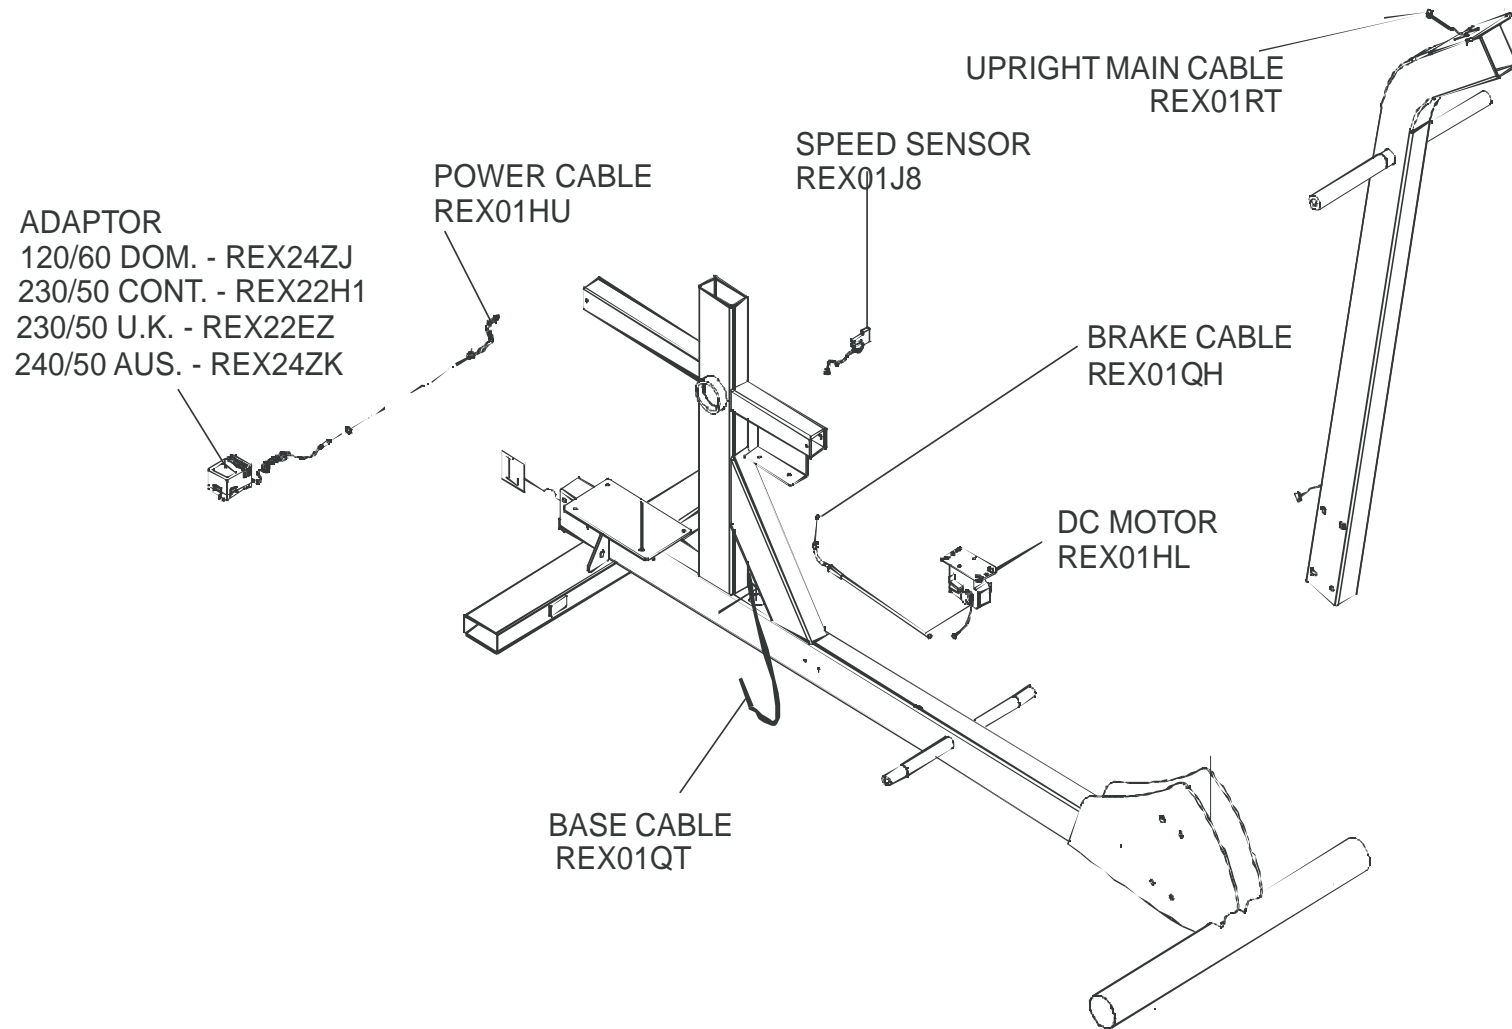

LF LOGO LABEL  
REX2ARH

MOVEMENT ARMS  
& HARDWARE

BLOCK  
DIAGRAM

CABLES

**LF Cross-Trainer**  
**Rear Components**

**X30-0000-01**

**120V Dom. Eng/Eng**

RIGHT FRONT COVER (NOT SHOWN)  
REX2AQ1

LEFT FRONT COVER (NOT SHOWN)  
REX2AQ6

MAST COVER SCREWS (3 PER COVER)  
REX0K4S

**LF Cross-Trainer  
Block Diagram**

**X30-0000-01**

**120V Dom. Eng/Eng**